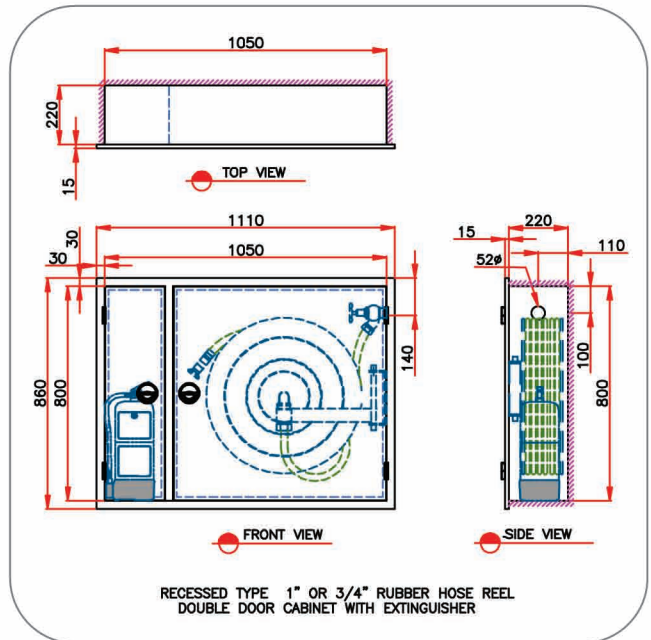

Part NO. HB 2500 RDE for 1"
Part NO. HB 1900 RDE for 3/4"