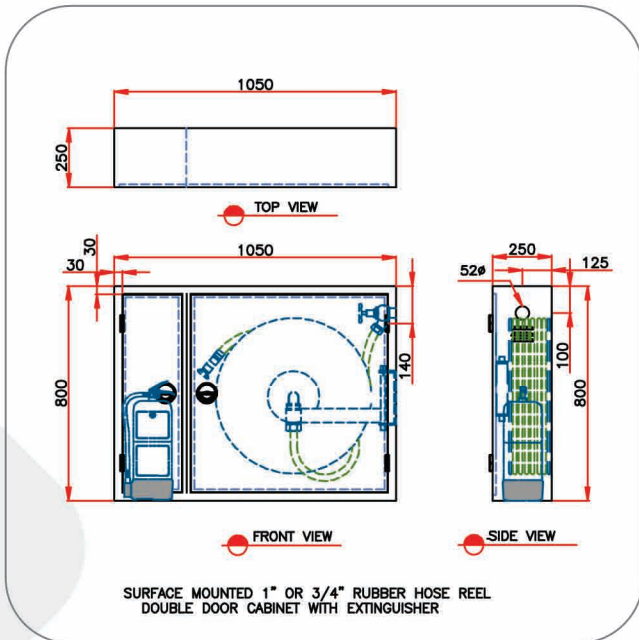

RUBBER HOSE REEL CABINET

Part NO. HB 2500 WDE for 1"
Part NO. HB 1900 WDE for 3/4"