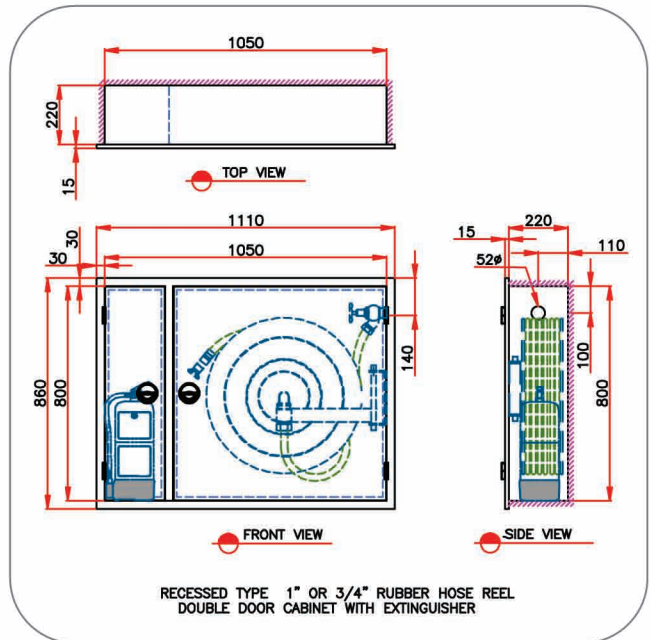

Constructed from 1.2 mm Cold Rolled steel (CRS), with all round folded edges, even Hose reel edges are curled to assure the safe handling. **Heba Fire Hose Cabinets** are fabricated with Metal Inert Gas Welding Process, then pretreated with zinc phosphate to improve rust resistance, afterwards, they are electro statically painted with red polyester resin paint before being baked in the oven to give a hard wearing resistance, and gloss finish.

Hose reels have been **hydrostatically** tested to 40 bar pressure for leaks. High level quality control standards are implemented to get quality products.

RUBBER HOSE
REEL CABINET

Standart Features:

- Door leaves hinged flush mounted on doorframe 180° door opening.
- For fixing 10 mm dia. Holes are provided on the back.
- Bright chrome plated recessed door lock.
- All water metal inner line made of brass or plastic.
- Red color 1" or 3 / 4 diameter, 30 meters long, double layer, synthetic textile fiber reinforced rubber hose, and test pressure 40 bar, burst pressure 60 bar.
- 1" or 3 / 4 Nozzle made of brass and /or rigid high impact with function shutoff-straight-fog.
- 1.5" Brass valve inlet equipped with automatic reels.
- English & Arabic operating instructions.
- 1pc. ABC Dry Chemical Powder Fire Extinguisher can be fixed to the bracket supplied in the small compartment.

RUBBER HOSE REEL CABINET

MODEL - C
Circular Glass Window

MODEL - H
Horizontal Glass Window

MODEL - V
Vertical Glass Window

MODEL - G
Full Glass Door