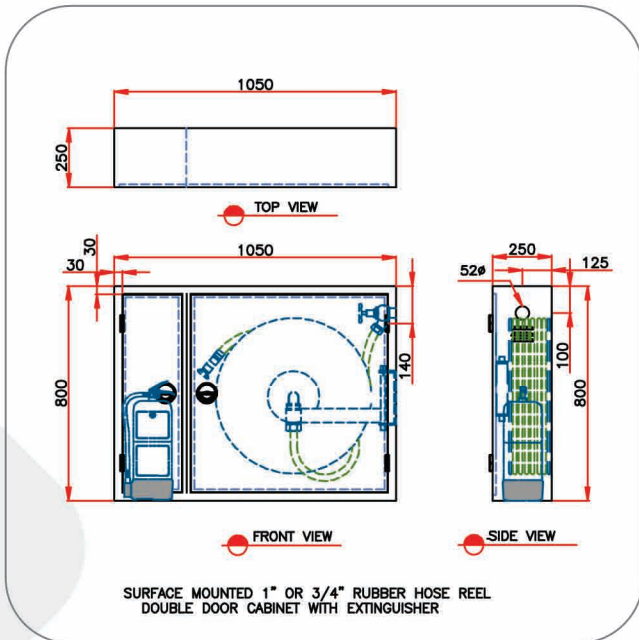

Constructed from 1.2 mm Cold Rolled steel (CRS), with all round folded edges, even Hose reel edges are curled to assure the safe handling. **Heba Fire Hose Cabinets** are fabricated with Metal Inert Gas Welding Process, then pretreated with zinc phosphate to improve rust resistance, afterwards, they are electro statically painted with red polyester resin paint before being baked in the oven to give a hard wearing resistance, and gloss finish.

Hose reels have been **hydrostatically** tested to 40 bar pressure for leaks. High level quality control standards are implemented to get quality products.

RUBBER HOSE
REEL CABINET

Standart Features:

- Door leaves hinged flush mounted on doorframe 180° door opening.
- For fixing 10 mm dia. Holes are provided on the back.
- Bright chrome plated recessed door lock.
- All water metal inner line made of brass or plastic.
- Red color 1" or 3 / 4 diameter, 30 meters long, double layer, synthetic textile fiber reinforced rubber hose, and test pressure 40 bar, burst pressure 60 bar.
- 1" or 3 / 4 Nozzle made of brass and /or rigid high impact with function shutoff-straight-fog.
- 1.5" Brass valve inlet equipped with automatic reels.
- English & Arabic operating instructions.
- 1pc. ABC Dry Chemical Powder Fire Extinguisher can be fixed to the bracket supplied in the small compartment.

RUBBER HOSE REEL CABINET

MODEL - C
Circular Glass Window

MODEL - H
Horizontal Glass Window

MODEL - V
Vertical Glass Window

MODEL - G
Full Glass Door