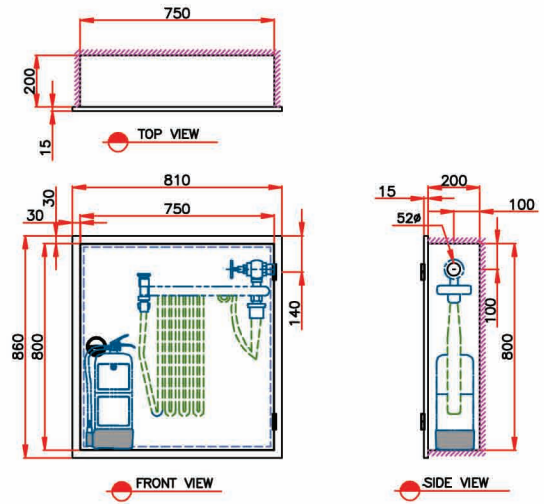

RECESSED TYPE 1-1/2" HOSE RACK CABINET WITH EXTINGUISHER