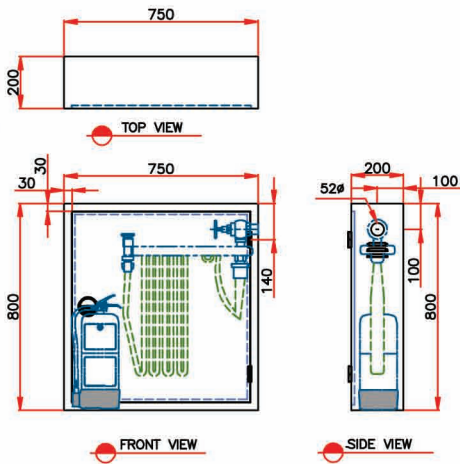

SYNTHETIC HOSE
RACK CABINET

Standart Features:

- Provided with two knockouts, which allows either left or right side water entries.
- Right hand door leaf hinged flush mounted on doorframe, 180° door opening.
- For fixing 10mm dia. Holes are provided on the back.
- Bright chrome plated recessed door lock.
- English & Arabic language operating instructions.
- Rack assembly with clip UL Listed /FM approved.
- 1-1/2" Rack Nipple, Double male, NST threaded.
- White color synthetic fire hose 1-1/2"x30 meters long, brass NST threaded male & female coupling, service pressure 150 PSI (10 bar), burst pressure 500 PSI (35 bar)
- 1-1/2" adjustable fog nozzle with NST threaded base.
- 1-1/2" Brass Angle Valve with NST threaded female/female.

SYNTHETIC HOSE RACK CABINET

Part NO. HBK 3800 W

SURFACE MOUNTED 1-1/2" HOSE RACK CABINET

Part NO. HBK 3800 R

RECESSED TYPE 1-1/2" HOSE RACK CABINET

Part NO. HBK 3800 WE

SURFACE MOUNTED 1-1/2" HOSE RACK CABINET WITH EXTINGUISHER

Part NO. HBK 3800 RE

RECESSED TYPE 1-1/2" HOSE RACK CABINET WITH EXTINGUISHER

MODEL - C
Circular Glass Window

MODEL - H
Horizontal Glass Window

MODEL - V
Vertical Glass Window

MODEL - G
Full Glass Door