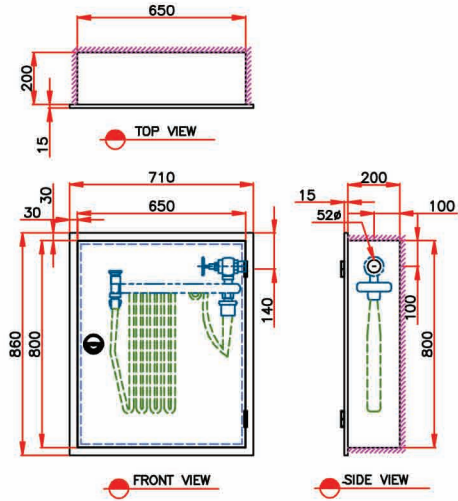

Synthetic Hose Rack Cabinet

HEBA provides high performance **SYNTHETIC HOSE RACK CABINETS** in Recessed or Surface Mounted design.

All Fire Hose Cabinet as well as sheet-made parts are:

Constructed from 1.2 mm Cold Rolled steel (CRS), with all round folded edges, even Hose reel edges are curled to assure the safe handling. **Heba Fire Hose Cabinets** are fabricated with Metal Inert Gas Welding Process, then pretreated with zinc phosphate to improve rust resistance, afterwards, they are electro statically painted with red polyester resin paint before being baked in the oven to give a hard wearing resistance, and gloss finish.

SYNTHETIC HOSE
RACK CABINET

Standart Features:

- Provided with two knockouts, which allows either left or right side water entries.
- Right hand door leaf hinged flush mounted on doorframe, 180° door opening.
- For fixing 10mm dia. Holes are provided on the back.
- Bright chrome plated recessed door lock.
- English & Arabic language operating instructions.
- Rack assembly with clip UL Listed /FM approved.
- 1-1/2" Rack Nipple, Double male, NST threaded.
- White color synthetic fire hose 1-1/2"x30 meters long, brass NST threaded male & female coupling, service pressure 150 PSI (10 bar), burst pressure 500 PSI (35 bar)
- 1-1/2" adjustable fog nozzle with NST threaded base.
- 1-1/2" Brass Angle Valve with NST threaded female/female.

SYNTHETIC HOSE RACK CABINET

Part NO. HBK 3800 W

SURFACE MOUNTED 1-1/2" HOSE RACK CABINET

Part NO. HBK 3800 R

RECESSED TYPE 1-1/2" HOSE RACK CABINET

Part NO. HBK 3800 WE

SURFACE MOUNTED 1-1/2" HOSE RACK CABINET WITH EXTINGUISHER