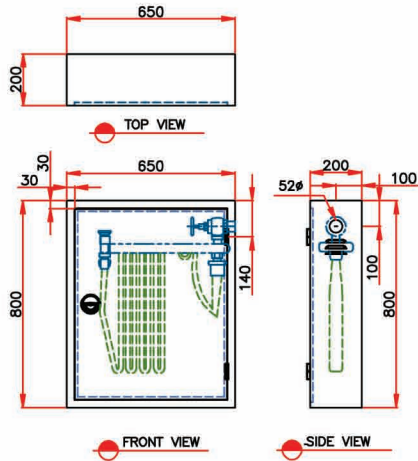

Synthetic Hose Rack Cabinet

HEBA provides high performance **SYNTHETIC HOSE RACK CABINETS** in Recessed or Surface Mounted design.

All Fire Hose Cabinet as well as sheet-made parts are:

Constructed from 1.2 mm Cold Rolled steel (CRS), with all round folded edges, even Hose reel edges are curled to assure the safe handling. **Heba Fire Hose Cabinets** are fabricated with Metal Inert Gas Welding Process, then pretreated with zinc phosphate to improve rust resistance, afterwards, they are electro statically painted with red polyester resin paint before being baked in the oven to give a hard wearing resistance, and gloss finish.

SYNTHETIC HOSE
RACK CABINET

Standart Features:

- Provided with two knockouts, which allows either left or right side water entries.
- Right hand door leaf hinged flush mounted on doorframe, 180° door opening.
- For fixing 10mm dia. Holes are provided on the back.
- Bright chrome plated recessed door lock.
- English & Arabic language operating instructions.
- Rack assembly with clip UL Listed /FM approved.
- 1-1/2" Rack Nipple, Double male, NST threaded.
- White color synthetic fire hose 1-1/2"x30 meters long, brass NST threaded male & female coupling, service pressure 150 PSI (10 bar), burst pressure 500 PSI (35 bar)
- 1-1/2" adjustable fog nozzle with NST threaded base.
- 1-1/2" Brass Angle Valve with NST threaded female/female.

SYNTHETIC HOSE RACK CABINET

Part NO. HBK 3800 W

SURFACE MOUNTED 1-1/2" HOSE RACK CABINET

Part NO. HBK 3800 R

RECESSED TYPE 1-1/2" HOSE RACK CABINET

Part NO. HBK 3800 WE

SURFACE MOUNTED 1-1/2" HOSE RACK CABINET WITH EXTINGUISHER